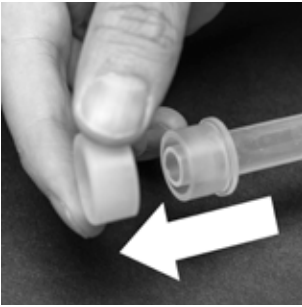

# Fleur de Lis Decor Top Installation

To install the Fleur de Lis Finial you will need to use the clear extension tube included with your Bernini™ Fountain.

Before installing the extension tube, **pull the two ends of the extension tube apart to about 9 inches (22.8cm).**

**Step 1:** Remove the silicone cap from the top of the extension tube.

**Step 2:** Attach the extension tube to the water outlet in the middle of the fountain tier. **NOTE:** Extension must be included.

**Step 3:** Put the Fleur de Lis Finial over the top of the extension tube. Be careful to keep the tube centered in the hole at the top of the Fleur de Lis Finial.

**Step 4:** The Fleur de Lis Finial locks into place using a key system in the middle of the fountain tier. (See illustration to the right) Align the bottom of the finial to the top of the fountain tier and twist the Fleur de Lis Finial a quarter turn clockwise to lock it into place.

**Bottom of Fleur de Lis Finial**

**Top of Fountain Tier**

**Note:** You will notice that there are two different sized tabs on the bottom of the Fleur de Lis Finial and there are two corresponding grooves in the top of the Fountain Tier. These tabs fit together and lock when turned clockwise.