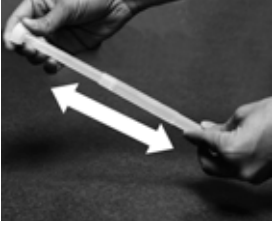

# Fleur de Lis Decor Top Installation

To install the Fleur de Lis Finial you will need to use the clear extension tube included with your Bernini™ Fountain.

Before installing the extension tube, **pull the two ends of the extension tube apart to about 9 inches (22.8cm).**